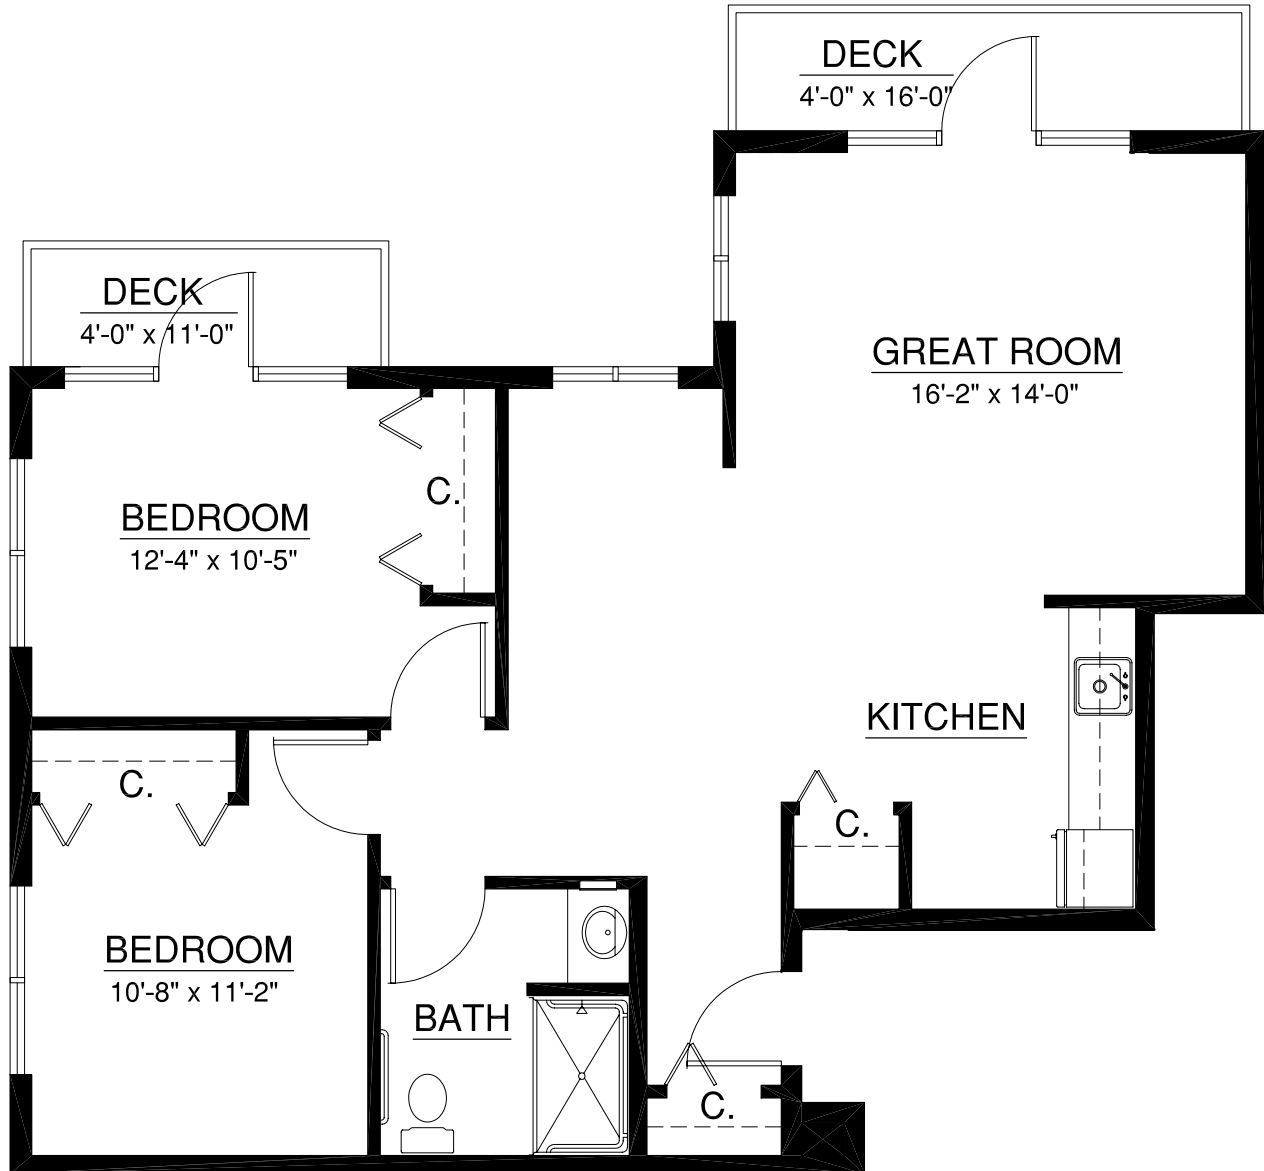

Waterford on Saddle Drive

915 Saddle Drive | Helena, MT 59601 | 406-449-4900 | WaterfordHelena.com