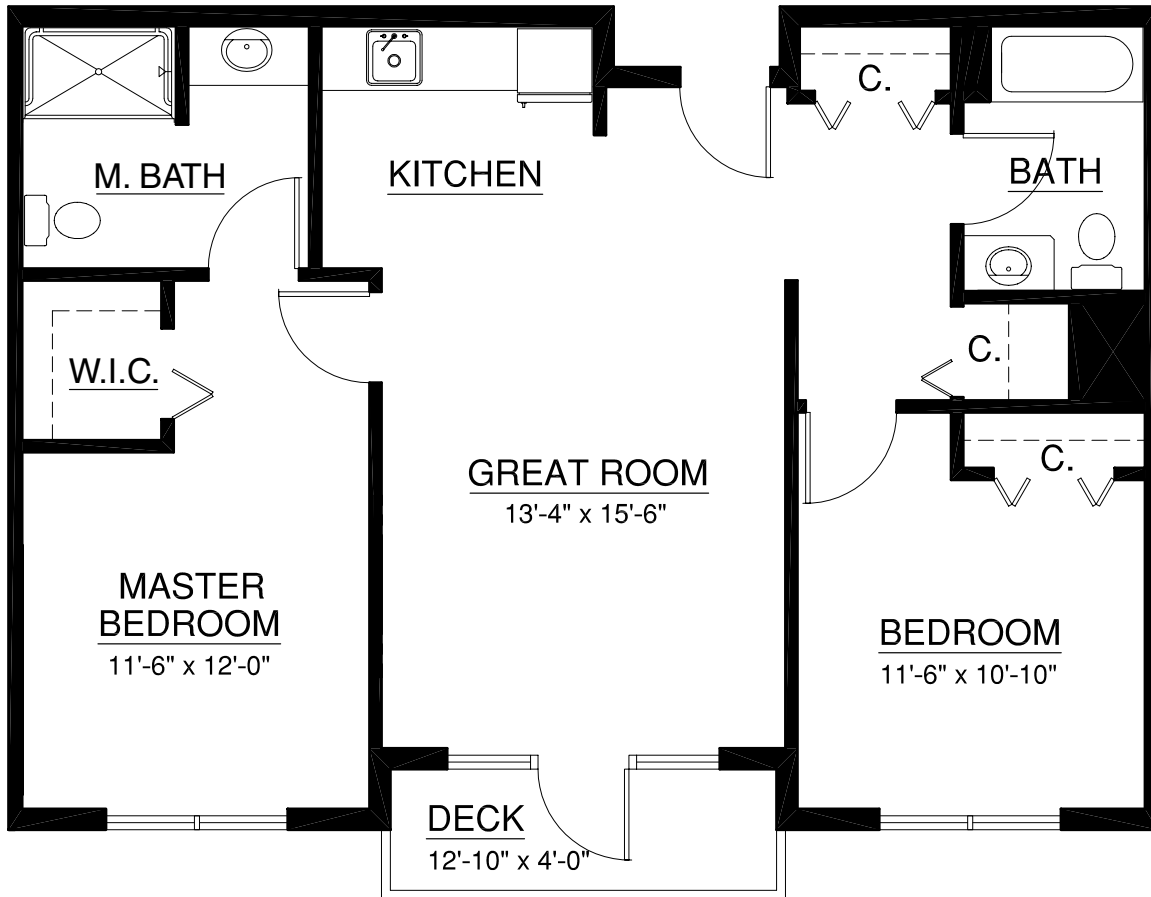

Apartment Homes

Resort-style Retirement

Unit 168
982 sq. ft.
2 Bedroom | 2 Bath

A Touchmark® community
Est. 1980

For illustration purposes only. Square footage, actual room sizes, and features may vary. See construction documents.