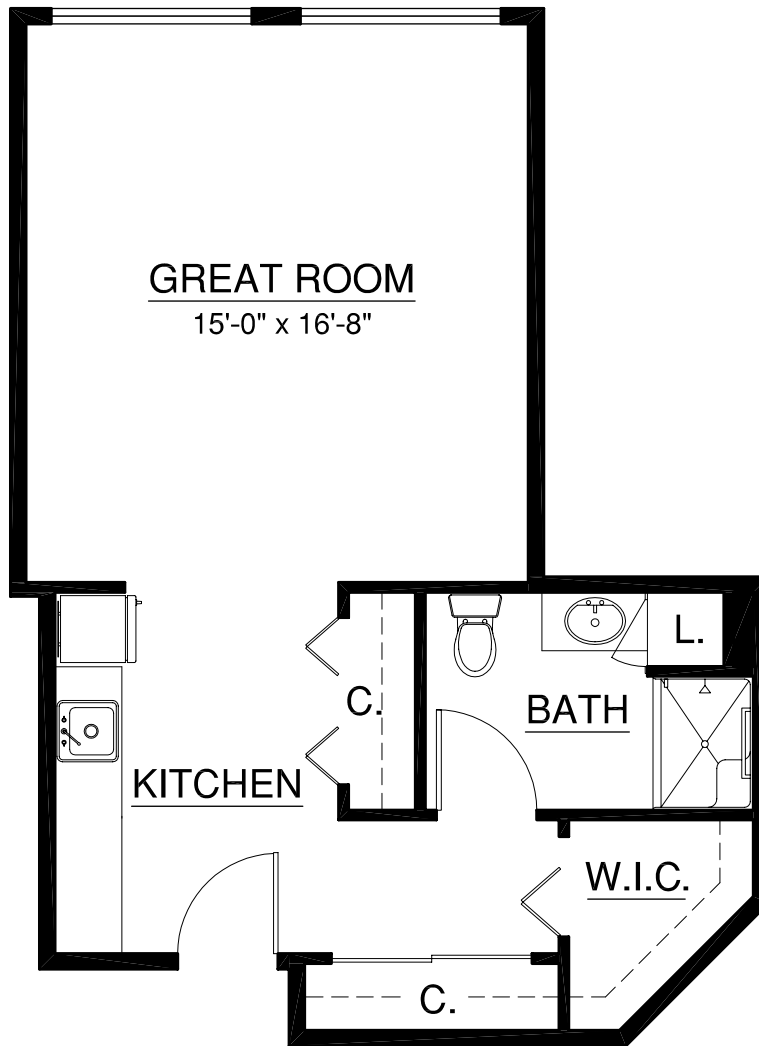

Apartment Homes

Resort-style Retirement

Unit 103

945 sq. ft.

1 Bedroom | Den | 1 Bath

A Touchmark® community
Est. 1980

For illustration purposes only. Square footage, actual room sizes, and features may vary. See construction documents.

Waterford on Saddle Drive

915 Saddle Drive | Helena, MT 59601 | 406-449-4900 | WaterfordHelena.com

Apartment Homes

Resort-style Retirement

Unit 151
532 sq. ft.
Studio | 1 Bath

A Touchmark® community
Est. 1980

For illustration purposes only. Square footage, actual room sizes, and features may vary. See construction documents.

Waterford on Saddle Drive

915 Saddle Drive | Helena, MT 59601 | 406-449-4900 | WaterfordHelena.com

Apartment Homes

Resort-style Retirement

Unit 168
982 sq. ft.
2 Bedroom | 2 Bath

A Touchmark® community
Est. 1980

For illustration purposes only. Square footage, actual room sizes, and features may vary. See construction documents.