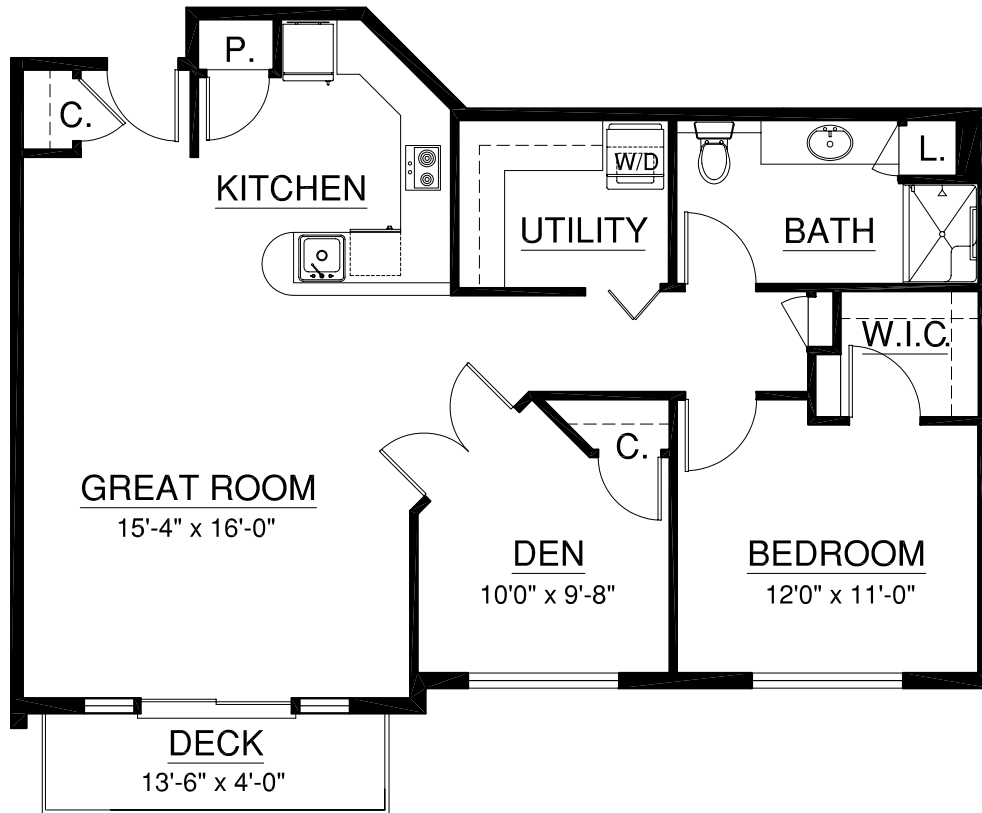

Apartment Homes

Resort-style Retirement

Unit 103

945 sq. ft.

1 Bedroom | Den | 1 Bath

A Touchmark® community
Est. 1980

For illustration purposes only. Square footage, actual room sizes, and features may vary. See construction documents.

Waterford on Saddle Drive

915 Saddle Drive | Helena, MT 59601 | 406-449-4900 | WaterfordHelena.com

Apartment Homes

Resort-style Retirement

Unit 151
532 sq. ft.
Studio | 1 Bath

A Touchmark® community
Est. 1980

Apartment Homes

Resort-style Retirement

Unit 168
982 sq. ft.
2 Bedroom | 2 Bath

A Touchmark® community
Est. 1980

For illustration purposes only. Square footage, actual room sizes, and features may vary. See construction documents.