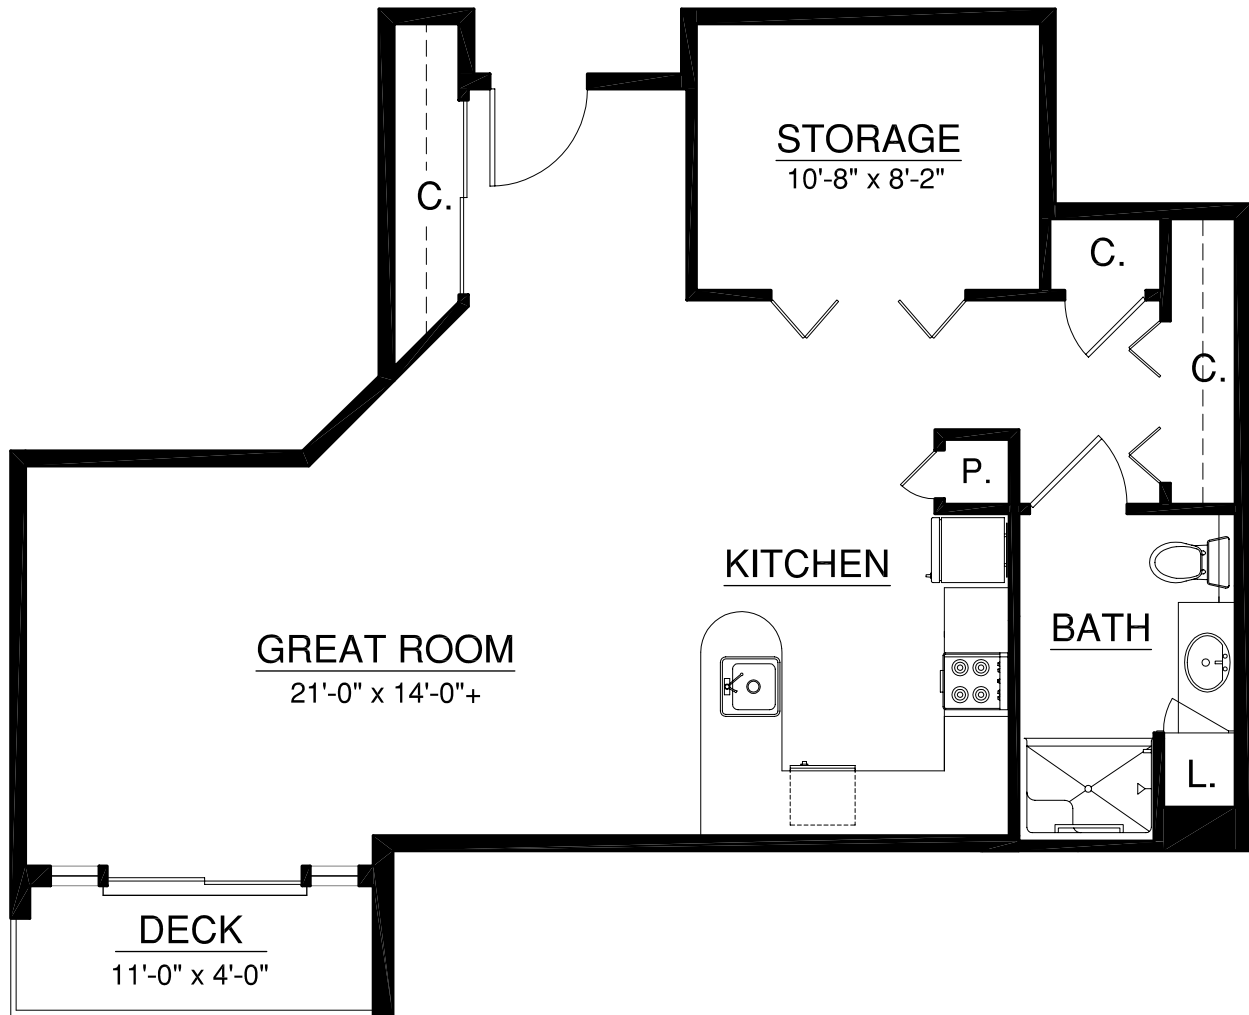

Waterford on Saddle Drive

915 Saddle Drive | Helena, MT 59601 | 406-449-4900 | WaterfordHelena.com