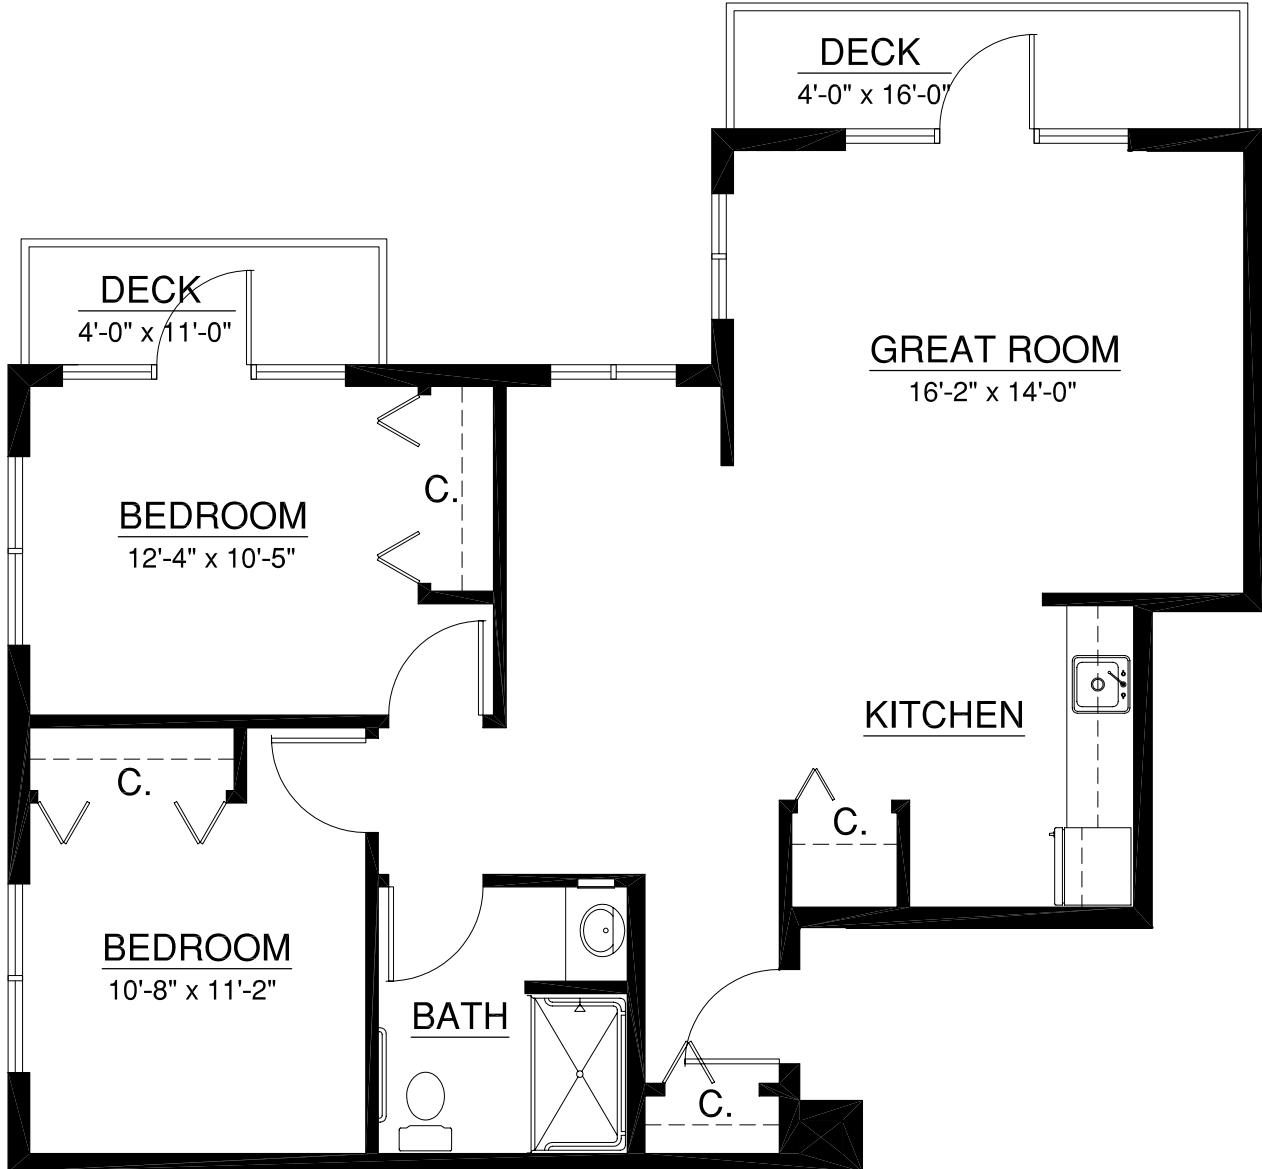

Apartment Homes

Resort-style Retirement

Unit 283

988 sq. ft.

2 Bedroom | 1 Bath

A Touchmark® community
Est. 1980

For illustration purposes only. Square footage, actual room sizes, and features may vary. See construction documents.