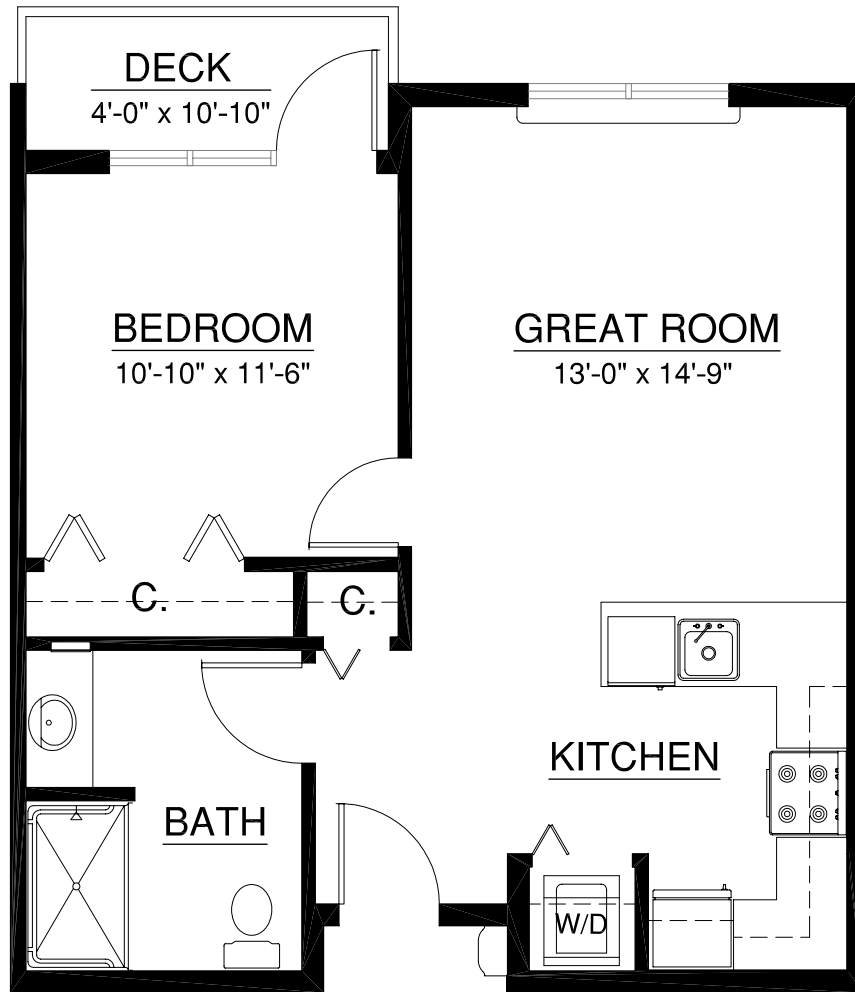

Apartment Homes

Resort-style Retirement

Unit 227
645 sq. ft.
1 Bedroom | 1 Bath

A Touchmark® community
Est. 1980

For illustration purposes only. Square footage, actual room sizes, and features may vary. See construction documents.