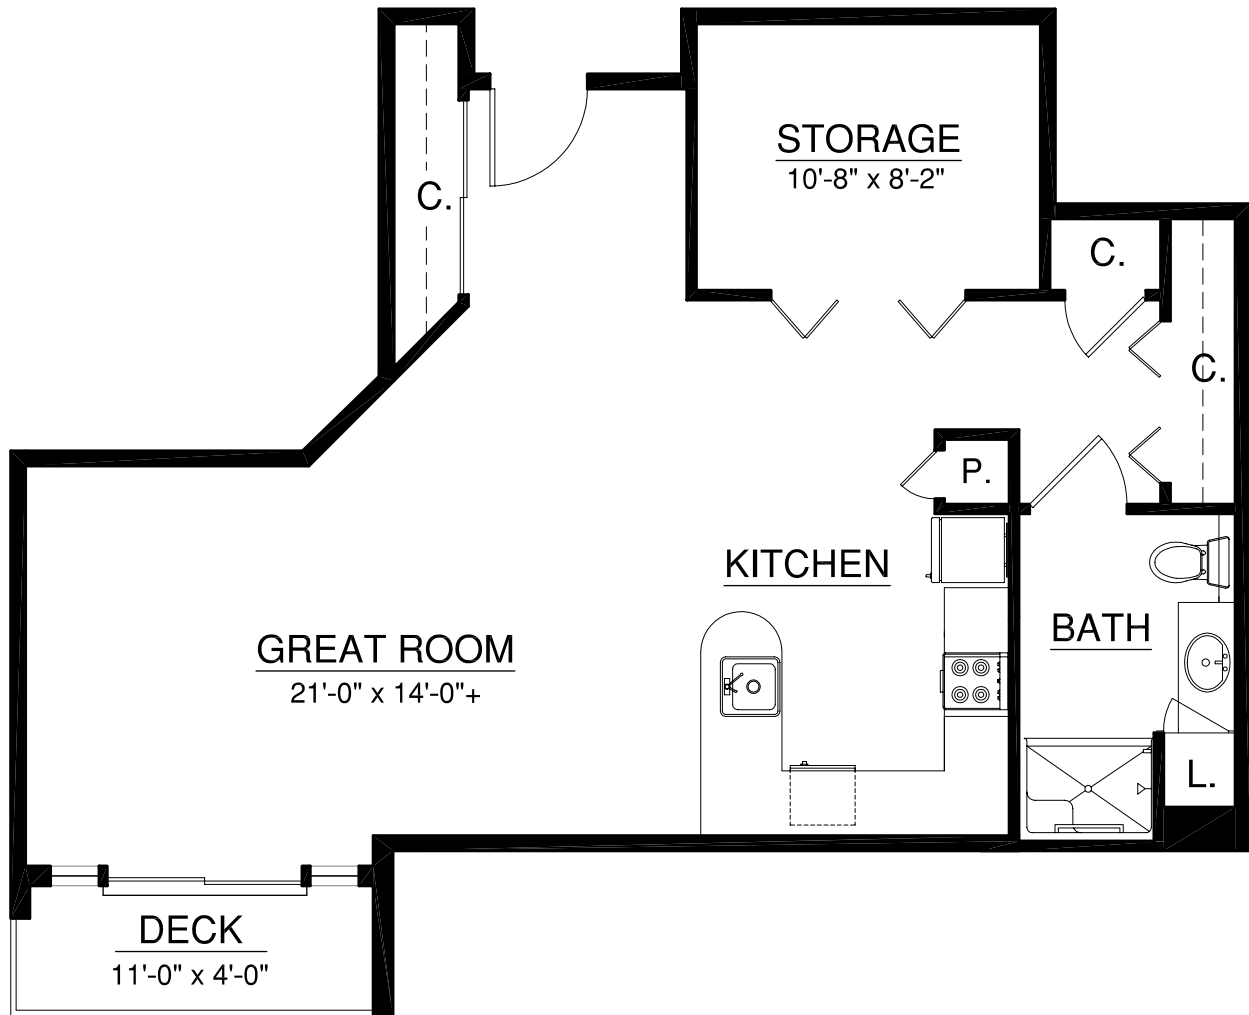

Apartment Homes

Resort-style Retirement

Unit 213
782 sq. ft.
Studio | 1 Bath

A Touchmark® community
Est. 1980

For illustration purposes only. Square footage, actual room sizes, and features may vary. See construction documents.