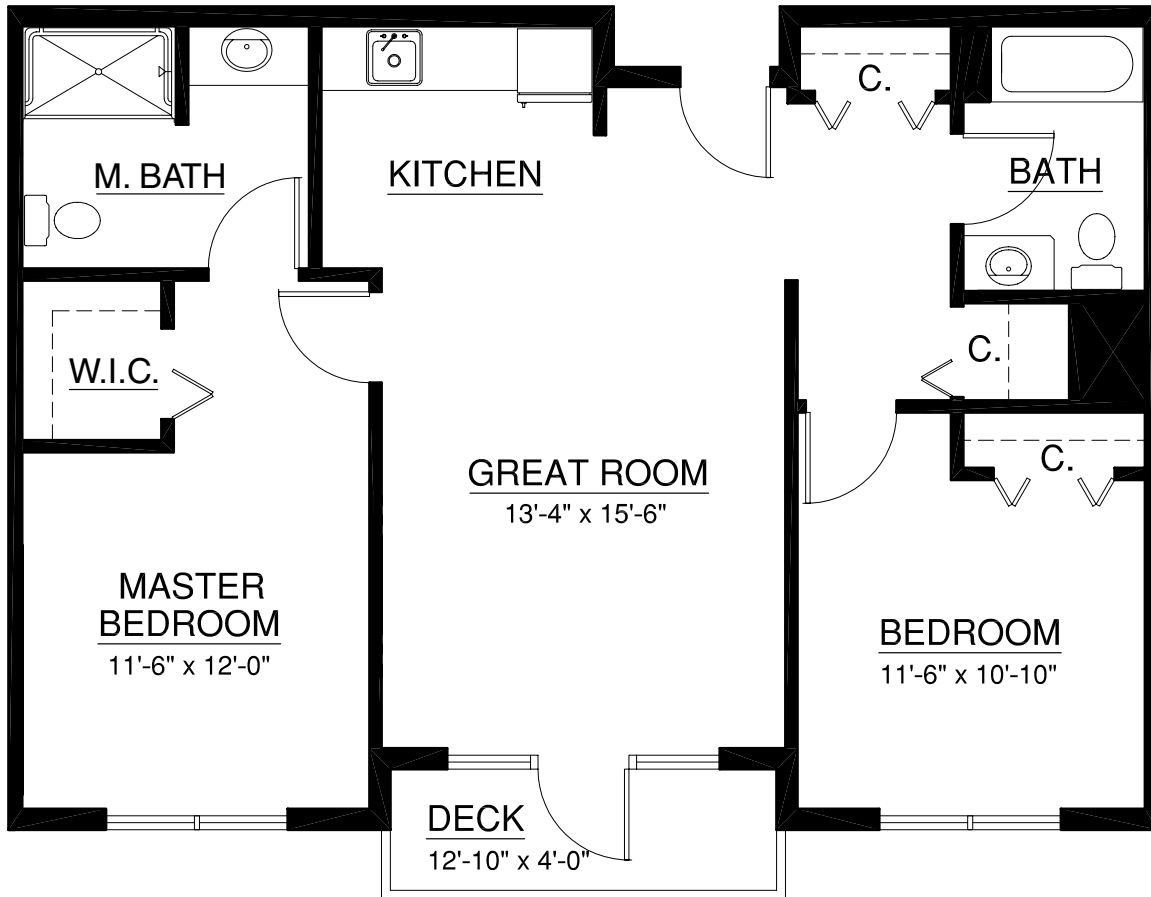

# Apartment Homes

Resort-style Retirement

**Unit 168**  
982 sq. ft.  
2 Bedroom | 2 Bath

A Touchmark® community  
Est. 1980

For illustration purposes only. Square footage, actual room sizes, and features may vary. See construction documents.