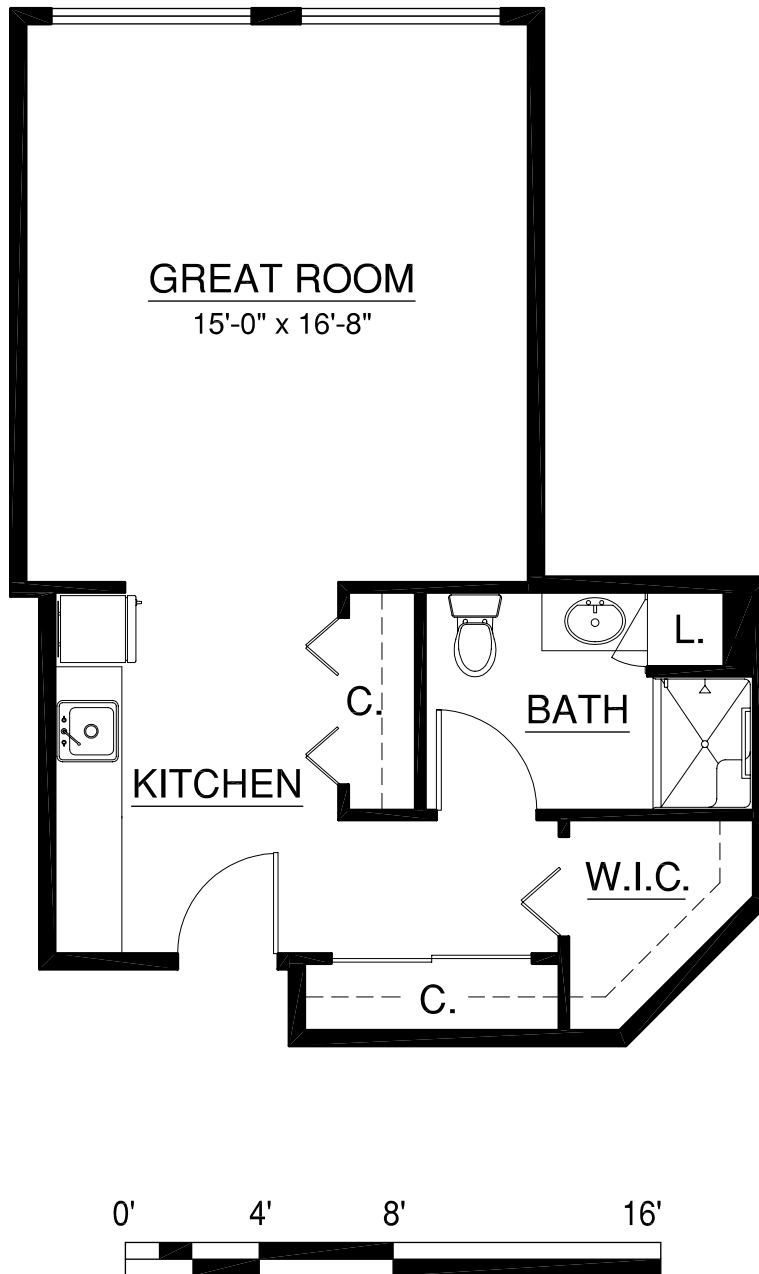

Apartment Homes

Resort-style Retirement

Unit 151
532 sq. ft.
Studio | 1 Bath

A Touchmark® community
Est. 1980

For illustration purposes only. Square footage, actual room sizes, and features may vary. See construction documents.