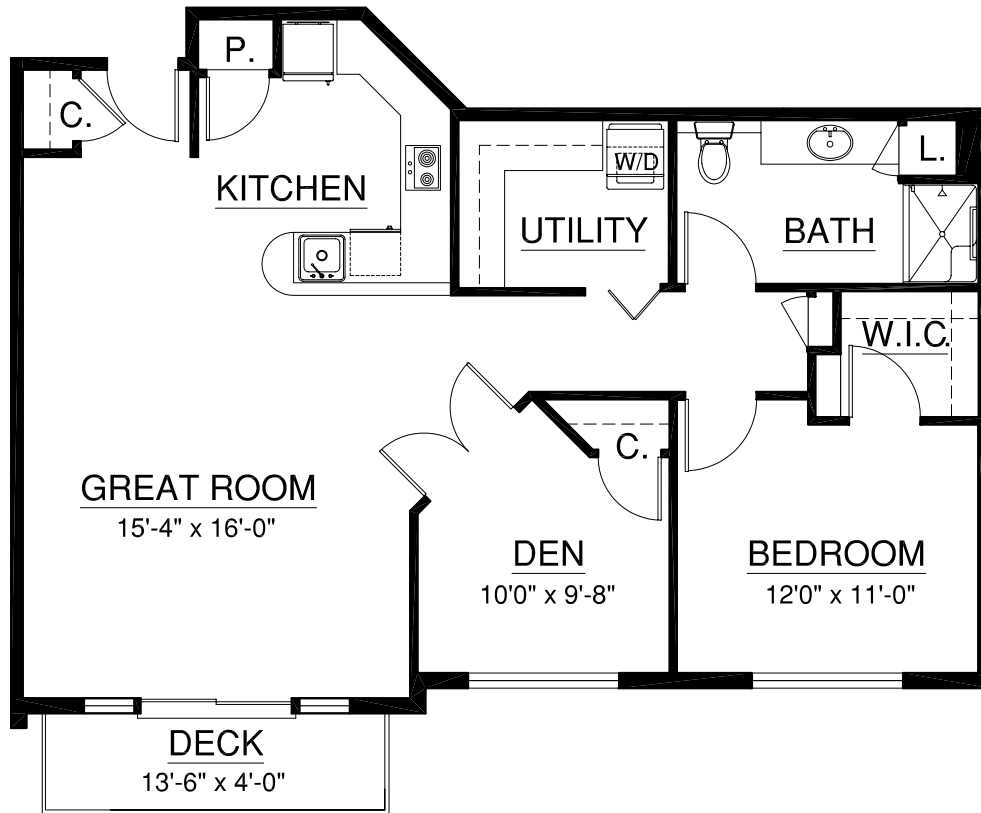

Apartment Homes

Resort-style Retirement

Unit 103

945 sq. ft.

1 Bedroom | Den | 1 Bath

A Touchmark® community
Est. 1980

For illustration purposes only. Square footage, actual room sizes, and features may vary. See construction documents.