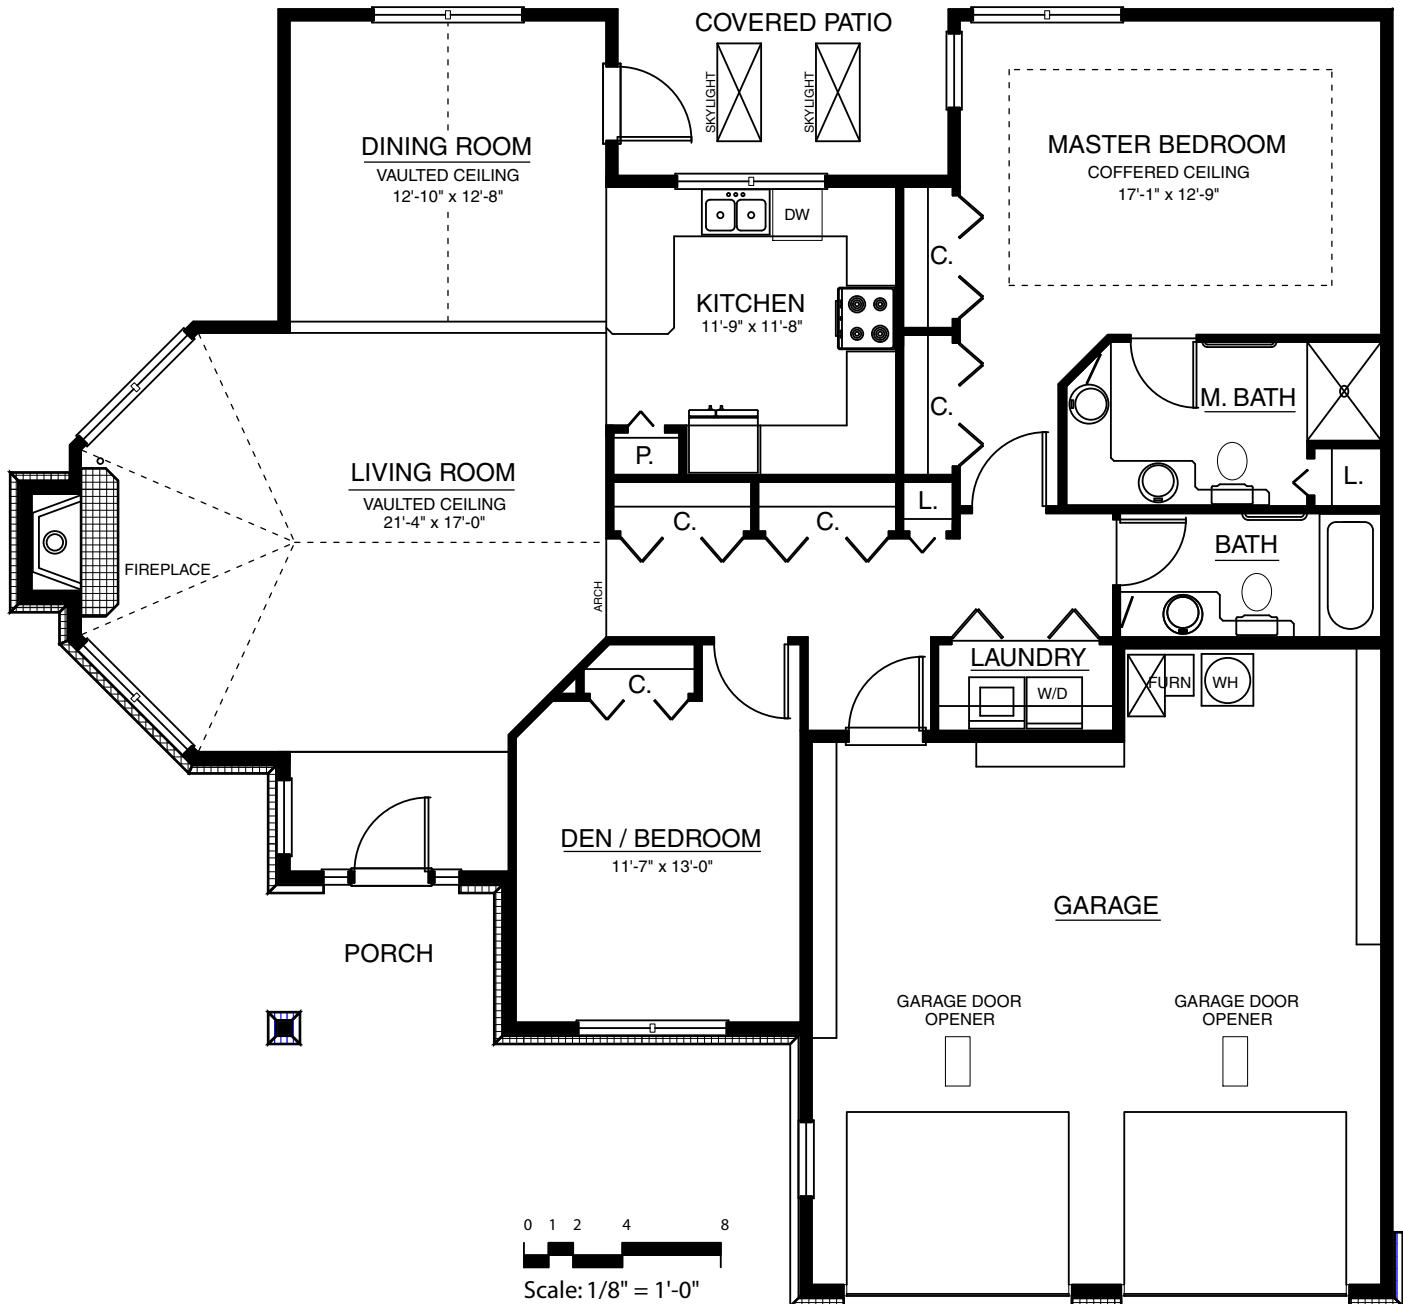

Waterford on Saddle Drive

915 Saddle Drive | Helena, MT 59601 | 406-449-4900 | WaterfordHelena.com