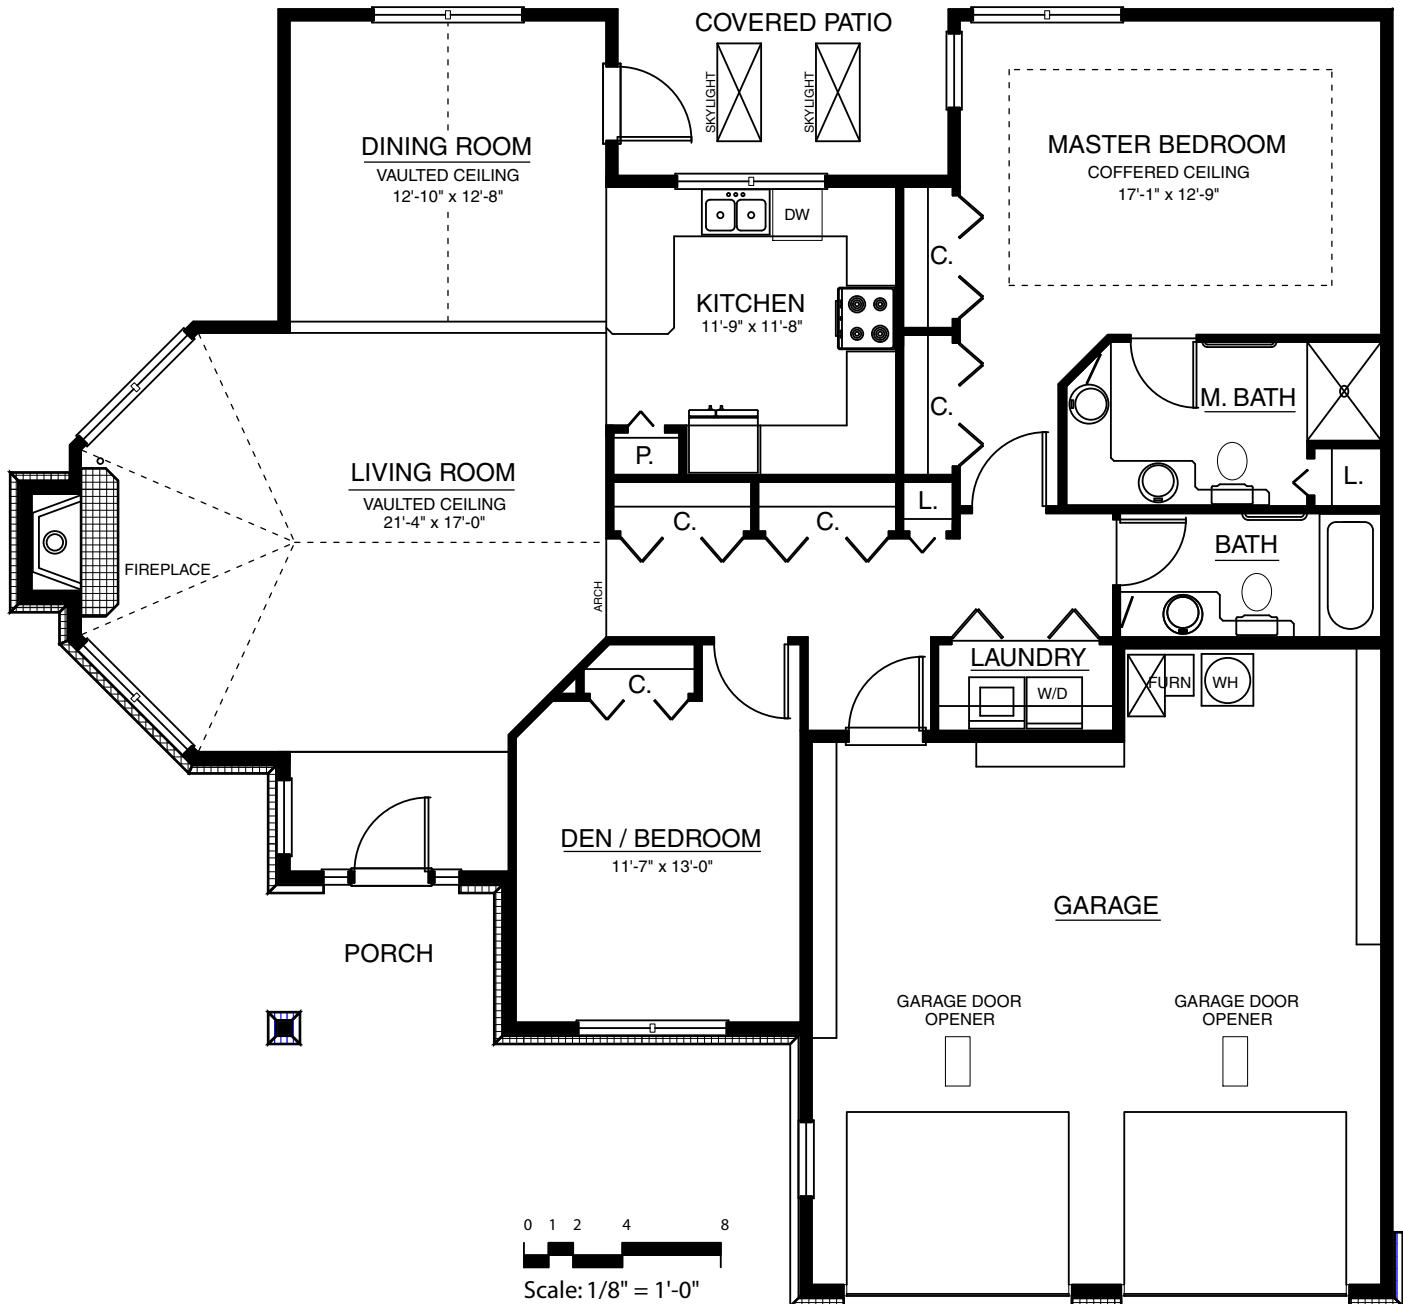

Homes

Resort-style Retirement

The Wakefield Cottage

Living Area 1,528 sq. ft. | Garage 593 sq. ft.

2 Bedroom | 2 Bath

A Touchmark® community
Est. 1980

For illustration purposes only. Square footage, actual room sizes, and features may vary. See construction documents.